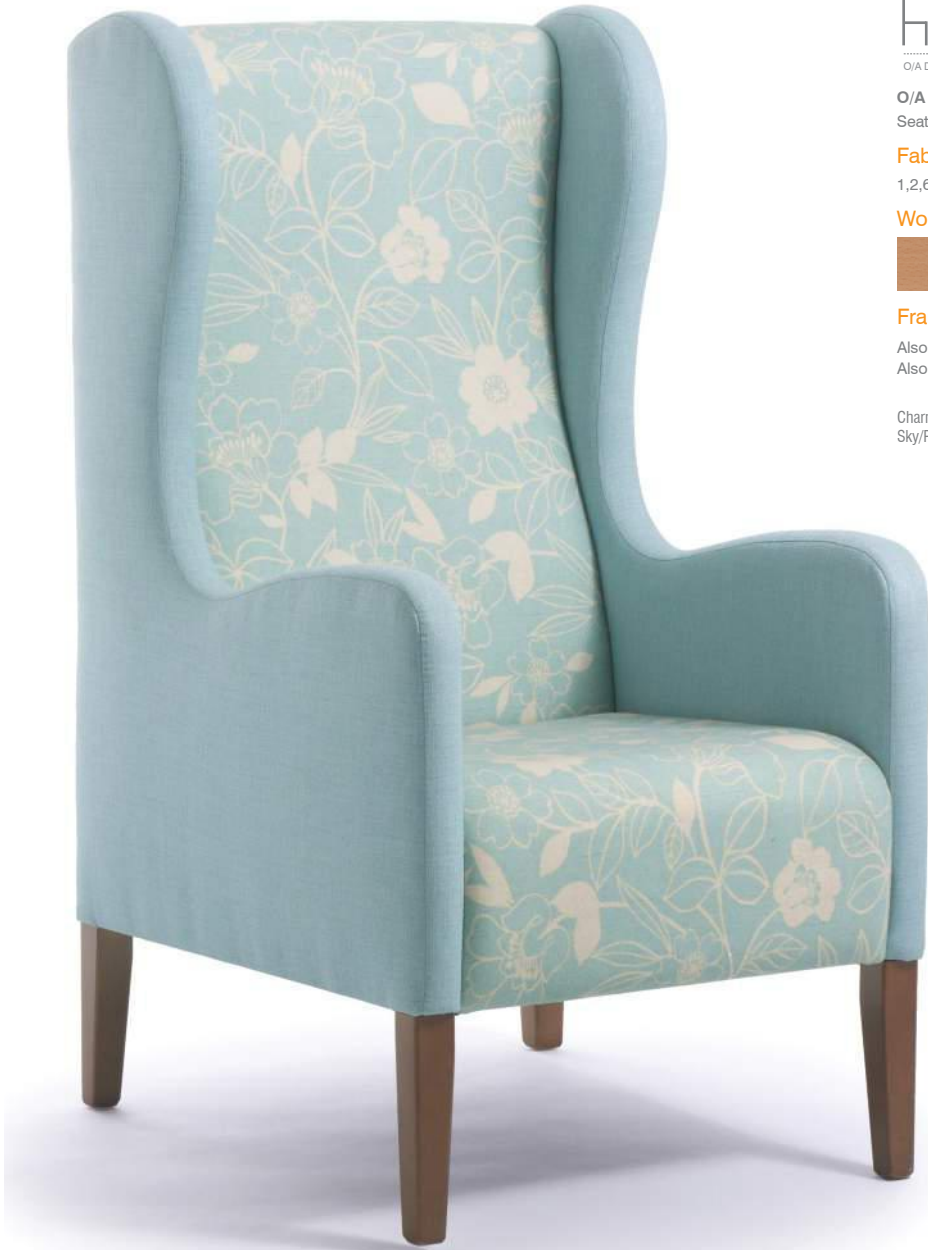

Wood finish options

Five standard colours

Frame options

Also available as a 2 seater

Chesham tub chair upholstered in Panaz W07 Toro
Mulberry 624

Classic Charnwood & Arden

Charnwood Armchair

Dimensions based on standard leg